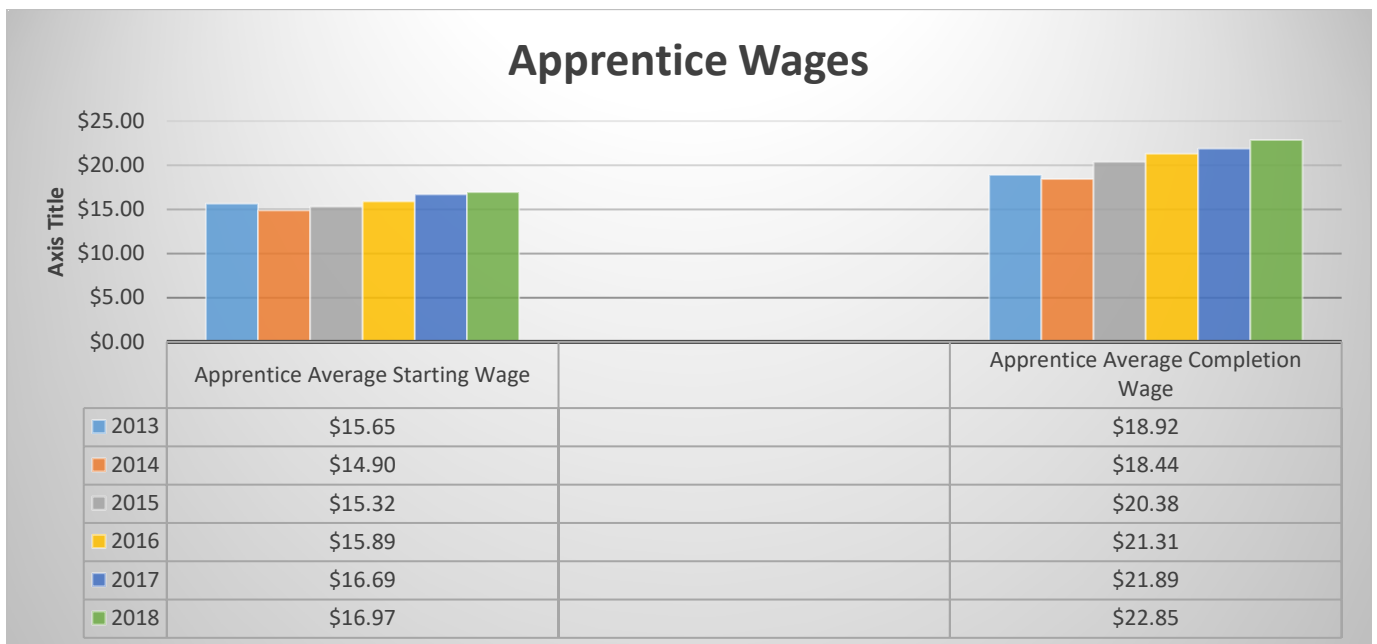

Vermont Registered Apprenticeship Program

2013 - 2018

Wage data varies based on apprentice occupation. Low range for Child Care Apprentice: \$10.50/hour starting wage to \$15.00/hour completion wage. High range for Line Maintainer Apprentice: \$32.00/hour starting wage to \$41.83/hour completion wage.