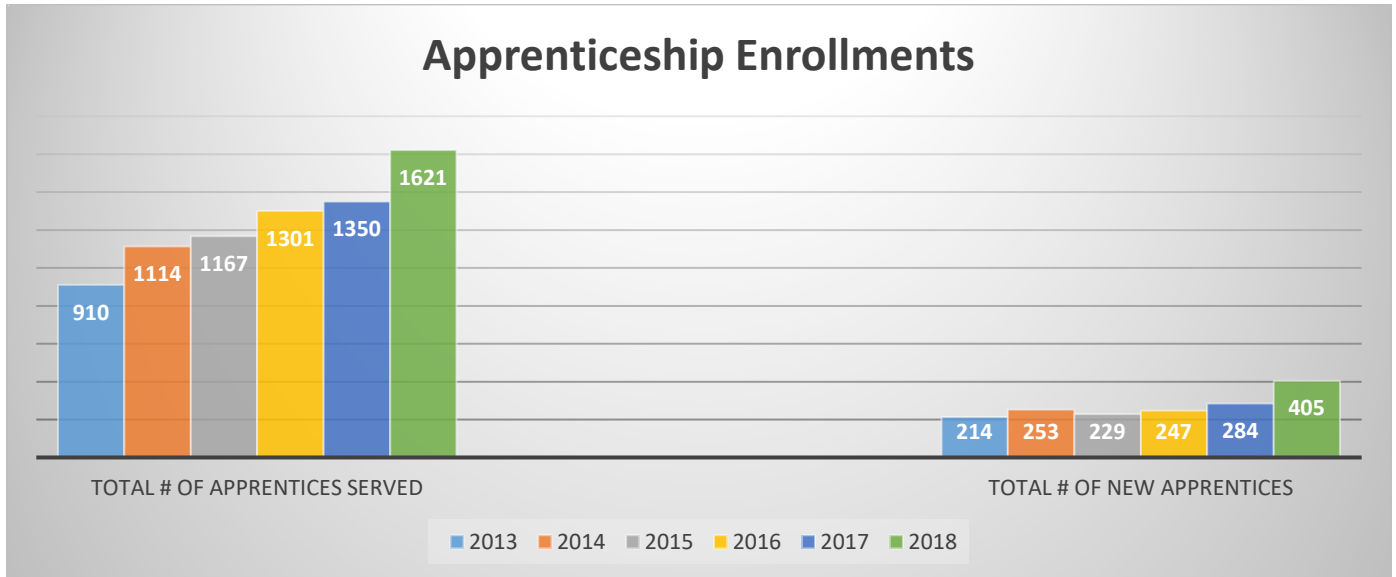

Vermont Registered Apprenticeship Program

2013 - 2018

Wage data varies based on apprentice occupation. Low range for Child Care Apprentice: \$10.50/hour starting wage to \$15.00/hour completion wage. High range for Line Maintainer Apprentice: \$32.00/hour starting wage to \$41.83/hour completion wage.